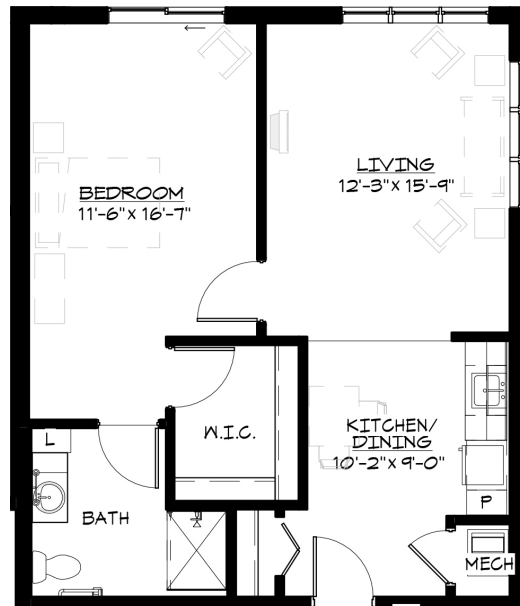

The Arbor

Sample Floor Plans
BradleyPark.WesleyChoice.org

BRADLEY PARK
Community · Choice · Continuing Care

Willow
Studio
Approx. 520 s.f.

Clover
Studio
Approx. 545 s.f.

Mulberry
One Bedroom
Approx. 735 s.f.

WESLEY

BRADLEY PARK

Community · Choice · Continuing Care

The Arbor

Sample Floor Plans, continued

BradleyPark.WesleyChoice.org

Manzanita

One Bedroom

Approx. 660 s.f.

Alpine

One Bedroom

Approx. 800 s.f.

Juniper

Studio

Approx. 805 s.f.

Limited mobility plans available.