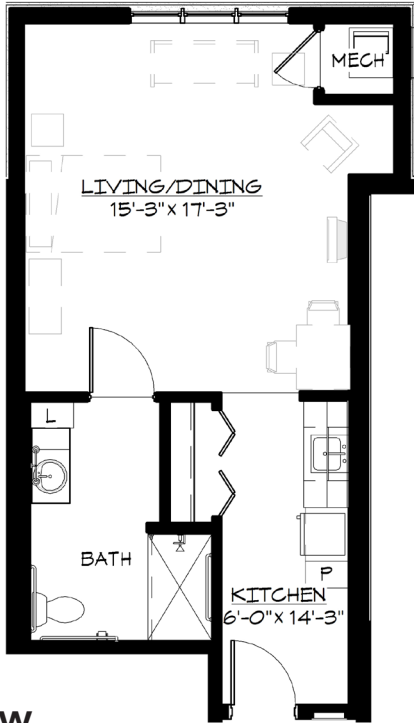

The Arbor

Sample Floor Plans
BradleyPark.WesleyChoice.org

BRADLEY PARK
Community · Choice · Continuing Care

Willow
Studio
Approx. 520 s.f.

Clover
Studio
Approx. 545 s.f.

Mulberry
One Bedroom
Approx. 735 s.f.

WESLEY

BRADLEY PARK

Community · Choice · Continuing Care

The Arbor

Sample Floor Plans, continued

BradleyPark.WesleyChoice.org

Manzanita

One Bedroom

Approx. 660 s.f.

Alpine

One Bedroom

Approx. 800 s.f.

Juniper

Studio

Approx. 805 s.f.

Limited mobility plans available.