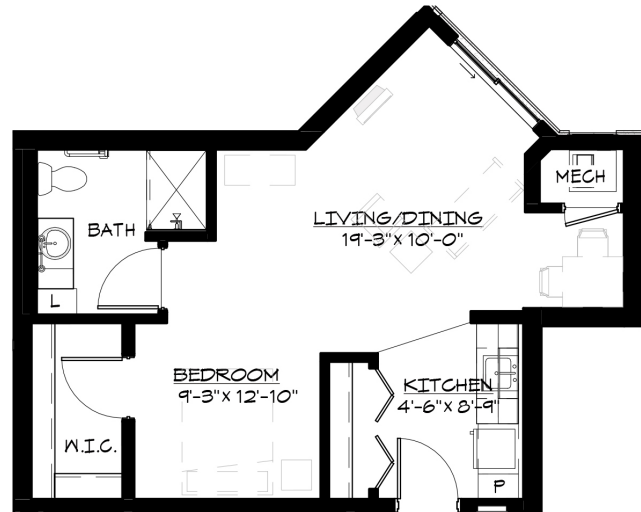

The Arbor

Sample Floor Plans
BradleyPark.WesleyChoice.org

BRADLEY PARK
Community · Choice · Continuing Care

Willow
Studio
Approx. 520 s.f.

Clover
Studio
Approx. 545 s.f.

Mulberry
One Bedroom
Approx. 735 s.f.

WESLEY

BRADLEY PARK

Community · Choice · Continuing Care

The Arbor

Sample Floor Plans, continued

BradleyPark.WesleyChoice.org

Manzanita

One Bedroom

Approx. 660 s.f.

Alpine

One Bedroom

Approx. 800 s.f.

Juniper

Studio

Approx. 805 s.f.

Limited mobility plans available.