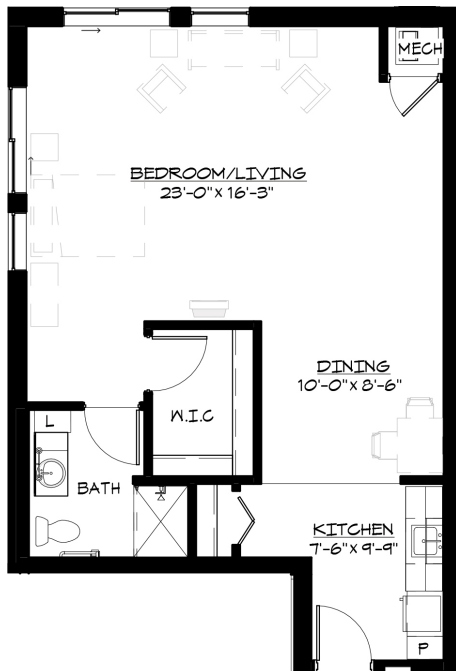

The Arbor

Sample Floor Plans
BradleyPark.WesleyChoice.org

BRADLEY PARK
Community · Choice · Continuing Care

Willow
Studio
Approx. 520 s.f.

Clover
Studio
Approx. 545 s.f.

Mulberry
One Bedroom
Approx. 735 s.f.

WESLEY

BRADLEY PARK

Community · Choice · Continuing Care

The Arbor

Sample Floor Plans, continued

BradleyPark.WesleyChoice.org

Manzanita

One Bedroom

Approx. 660 s.f.

Alpine

One Bedroom

Approx. 800 s.f.

Juniper

Studio

Approx. 805 s.f.

Limited mobility plans available.

Additional floor plans are available upon request.

Measurements are approximate and based on BOMA standards.

Due to the nature of new construction, floor plans are subject to change.

Wesley Bradley Park is a non-smoking community.