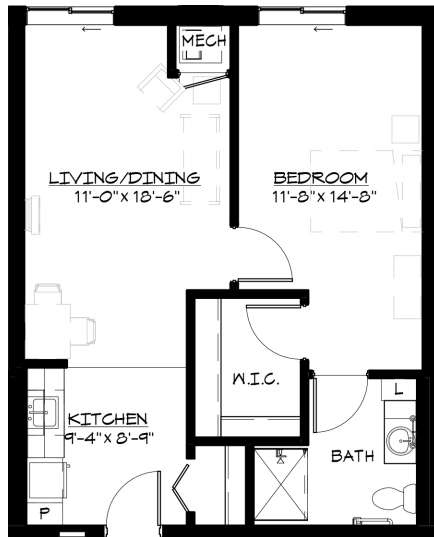

The Arbor

Sample Floor Plans
BradleyPark.WesleyChoice.org

BRADLEY PARK
Community · Choice · Continuing Care

Willow
Studio
Approx. 520 s.f.

Clover
Studio
Approx. 545 s.f.

Mulberry
One Bedroom
Approx. 735 s.f.

WESLEY

BRADLEY PARK

Community · Choice · Continuing Care

The Arbor

Sample Floor Plans, continued

BradleyPark.WesleyChoice.org

Manzanita

One Bedroom

Approx. 660 s.f.

Alpine

One Bedroom

Approx. 800 s.f.

Juniper

Studio

Approx. 805 s.f.

Limited mobility plans available.