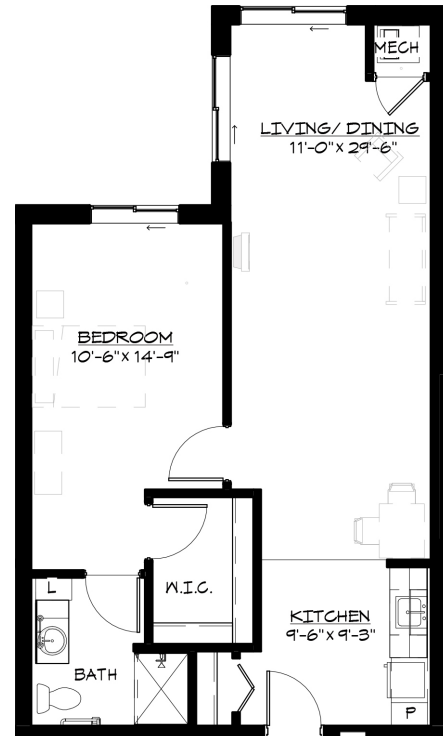

The Arbor

Sample Floor Plans
BradleyPark.WesleyChoice.org

BRADLEY PARK
Community · Choice · Continuing Care

Willow
Studio
Approx. 520 s.f.

Clover
Studio
Approx. 545 s.f.

Mulberry
One Bedroom
Approx. 735 s.f.

WESLEY

BRADLEY PARK

Community · Choice · Continuing Care

The Arbor

Sample Floor Plans, continued

BradleyPark.WesleyChoice.org

Manzanita

One Bedroom

Approx. 660 s.f.

Alpine

One Bedroom

Approx. 800 s.f.

Juniper

Studio

Approx. 805 s.f.

Limited mobility plans available.