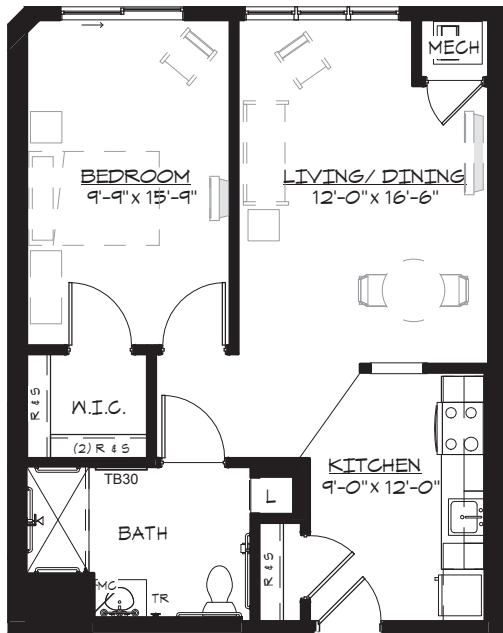

The Commons

Sample Floor Plans
BradleyPark.WesleyChoice.org

WESLEY

BRADLEY PARK

Community · Choice · Continuing Care

Alder 
Studio
Approx. 620 s.f.

Hawthorn
One Bedroom
Approx. 657 s.f.

Birch
One Bedroom
Approx. 680 s.f.

Spruce
One Bedroom
Approx. 707 s.f.

The Commons

Sample Floor Plans, continued
 BradleyPark.WesleyChoice.org

WESLEY

BRADLEY PARK

Community · Choice · Continuing Care

Redwood

Two Bedroom
 Approx. 950 s.f.

Cedar

One Bedroom
 Approx. 788 s.f.

Sequoia

One Bedroom
 Approx. 750 s.f.

Limited mobility plans available.

Additional floor plans are available upon request.

Wesley Bradley Park is a non-smoking community.