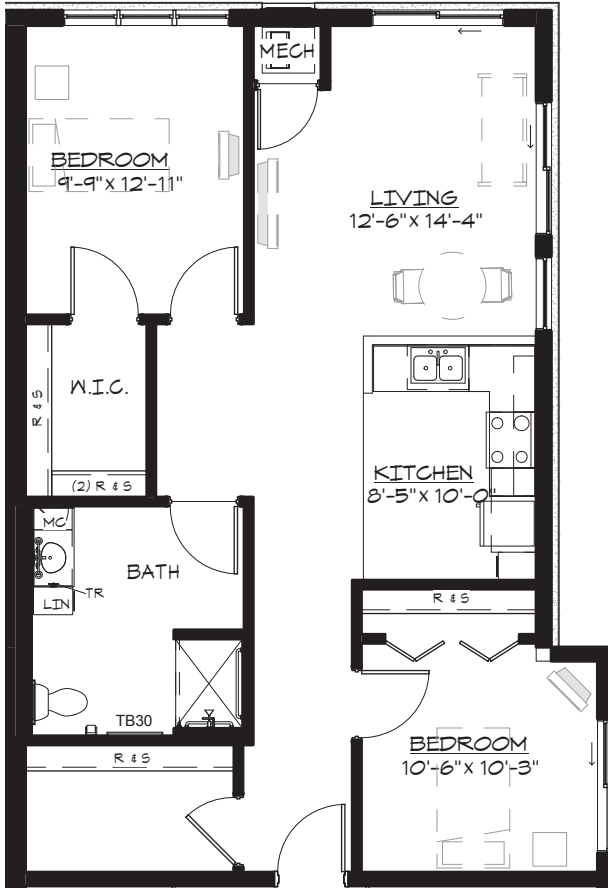

The Commons

Sample Floor Plans
BradleyPark.WesleyChoice.org

WESLEY

BRADLEY PARK

Community · Choice · Continuing Care

Alder 
Studio
Approx. 620 s.f.

Hawthorn
One Bedroom
Approx. 657 s.f.

Birch
One Bedroom
Approx. 680 s.f.

Spruce
One Bedroom
Approx. 707 s.f.

The Commons

Sample Floor Plans, continued
 BradleyPark.WesleyChoice.org

WESLEY

BRADLEY PARK

Community · Choice · Continuing Care

Redwood

Two Bedroom
 Approx. 950 s.f.

Cedar

One Bedroom
 Approx. 788 s.f.

Sequoia

One Bedroom
 Approx. 750 s.f.

Limited mobility plans available.

Additional floor plans are available upon request.

Wesley Bradley Park is a non-smoking community.