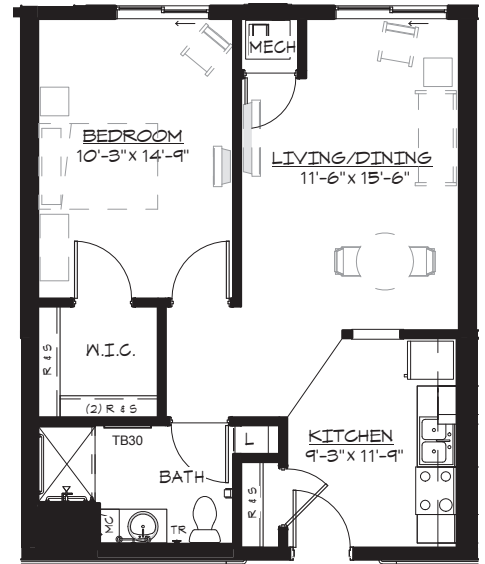

The Commons

Sample Floor Plans
BradleyPark.WesleyChoice.org

WESLEY

BRADLEY PARK

Community · Choice · Continuing Care

Alder 
Studio
Approx. 620 s.f.

Hawthorn
One Bedroom
Approx. 657 s.f.

Birch
One Bedroom
Approx. 680 s.f.

Spruce
One Bedroom
Approx. 707 s.f.

The Commons

Sample Floor Plans, continued
 BradleyPark.WesleyChoice.org

WESLEY

BRADLEY PARK

Community · Choice · Continuing Care

Redwood

Two Bedroom
 Approx. 950 s.f.

Cedar

One Bedroom
 Approx. 788 s.f.

Sequoia

One Bedroom
 Approx. 750 s.f.

Limited mobility plans available.

Additional floor plans are available upon request.

Wesley Bradley Park is a non-smoking community.