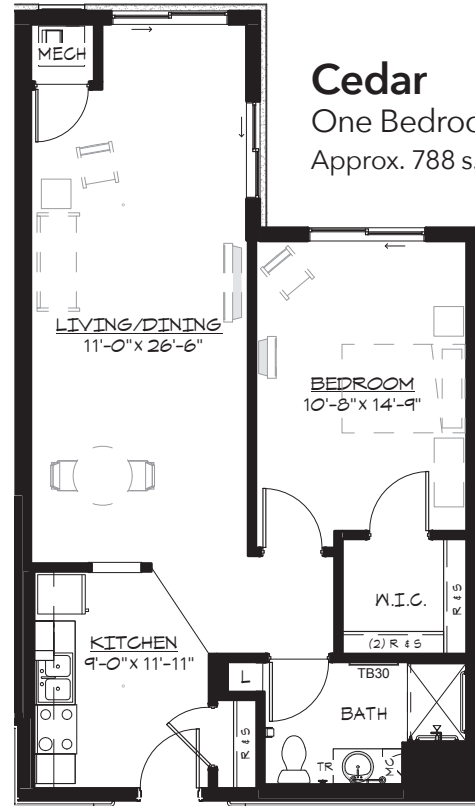

The Commons

Sample Floor Plans
BradleyPark.WesleyChoice.org

WESLEY

BRADLEY PARK

Community · Choice · Continuing Care

Alder 
Studio
Approx. 620 s.f.

Hawthorn
One Bedroom
Approx. 657 s.f.

Birch
One Bedroom
Approx. 680 s.f.

Spruce
One Bedroom
Approx. 707 s.f.

The Commons

Sample Floor Plans, continued
 BradleyPark.WesleyChoice.org

WESLEY

BRADLEY PARK

Community · Choice · Continuing Care

Redwood

Two Bedroom
 Approx. 950 s.f.

Cedar

One Bedroom
 Approx. 788 s.f.

Sequoia

One Bedroom
 Approx. 750 s.f.

Limited mobility plans available.

Additional floor plans are available upon request.

Wesley Bradley Park is a non-smoking community.