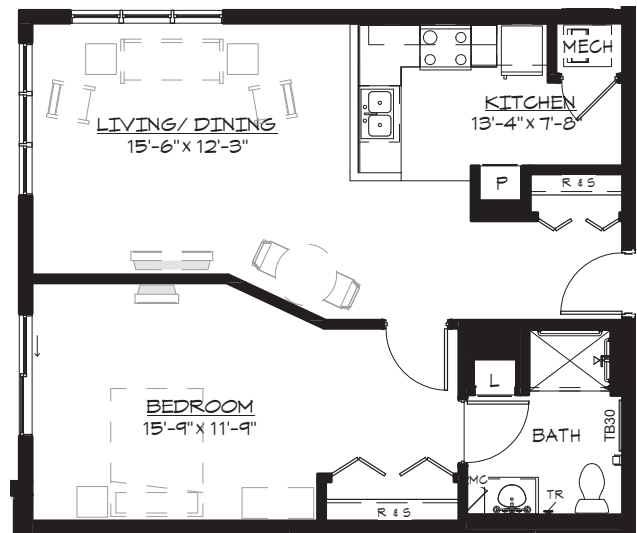

The Commons

Sample Floor Plans
BradleyPark.WesleyChoice.org

WESLEY

BRADLEY PARK

Community · Choice · Continuing Care

Alder 
Studio
Approx. 620 s.f.

Hawthorn
One Bedroom
Approx. 657 s.f.

Birch
One Bedroom
Approx. 680 s.f.

Spruce
One Bedroom
Approx. 707 s.f.

The Commons

Sample Floor Plans, continued
 BradleyPark.WesleyChoice.org

WESLEY

BRADLEY PARK

Community · Choice · Continuing Care

Redwood

Two Bedroom
 Approx. 950 s.f.

Cedar

One Bedroom
 Approx. 788 s.f.

Sequoia

One Bedroom
 Approx. 750 s.f.

Limited mobility plans available.

Additional floor plans are available upon request.

Wesley Bradley Park is a non-smoking community.