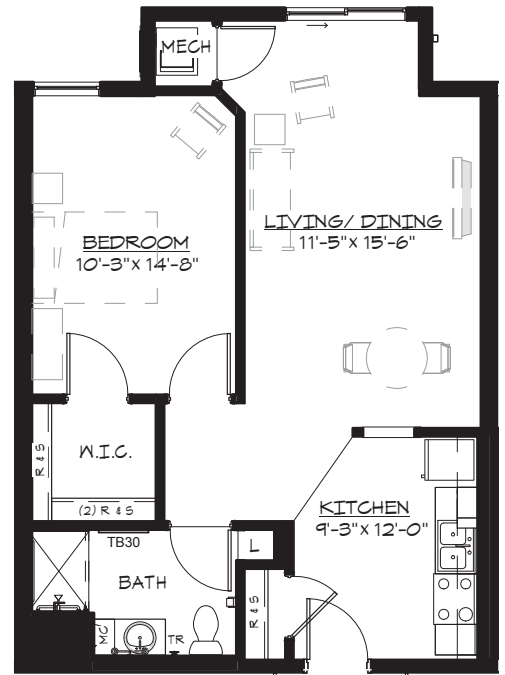

The Commons

Sample Floor Plans
BradleyPark.WesleyChoice.org

WESLEY

BRADLEY PARK

Community · Choice · Continuing Care

Alder 
Studio
Approx. 620 s.f.

Hawthorn
One Bedroom
Approx. 657 s.f.

Birch
One Bedroom
Approx. 680 s.f.

Spruce
One Bedroom
Approx. 707 s.f.

The Commons

Sample Floor Plans, continued
 BradleyPark.WesleyChoice.org

WESLEY

BRADLEY PARK

Community · Choice · Continuing Care

Redwood

Two Bedroom
 Approx. 950 s.f.

Cedar

One Bedroom
 Approx. 788 s.f.

Sequoia

One Bedroom
 Approx. 750 s.f.

Limited mobility plans available.

Additional floor plans are available upon request.

Wesley Bradley Park is a non-smoking community.