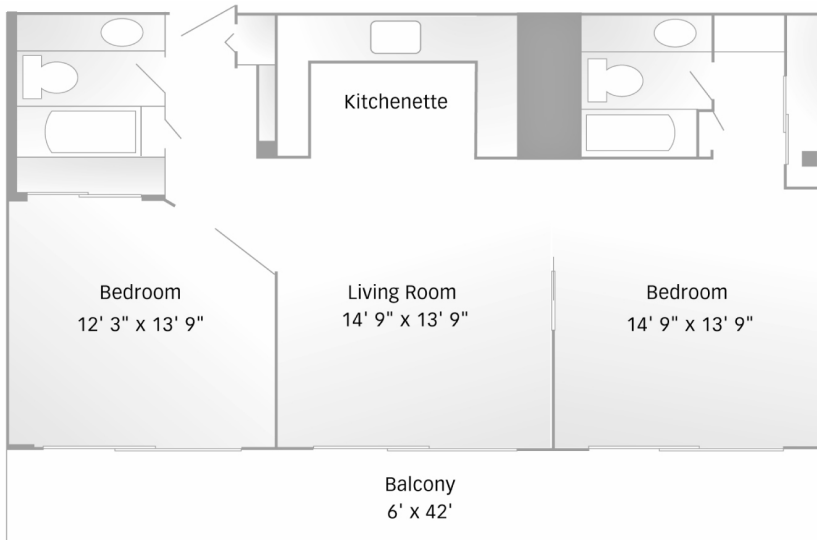

### Studio

Apartment

Approx. 300-350 s.f.

Balcony 84 s.f.

### Alcove

Apartment

Approx. 400-530 s.f.

Balcony 126 s.f.

### Stately and elegant

- Puget Sound, Mt. Rainier and hillside views
- Spacious balconies (except ground level)
- Kitchenettes with refrigerator and microwave
- Step-in shower with grab bars
- Individually controlled hot water heat
- Emergency call system
- Internet accessible
- Storage locker included

## The Terrace Apartments

Sample Floor Plans, continued  
DesMoines.WesleyChoice.org

**One Bedroom**  
Apartment  
Approx. 570-700 sq. ft.  
Balcony 168 s.f.

**Two Bedroom**  
Apartment  
Approx. 950-1,000 sq. ft.  
Balcony 216 s.f.