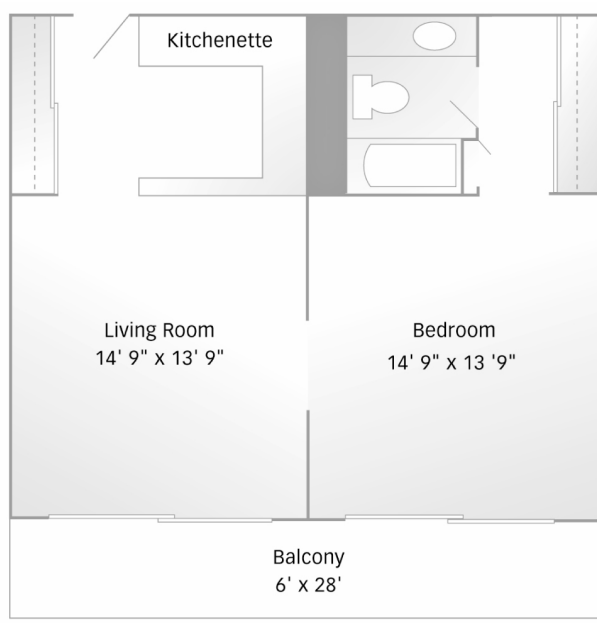

WESLEY

DES MOINES

Community · Choice · Continuing Care

The Terrace Apartments

Sample Floor Plans, continued
DesMoines.WesleyChoice.org

One Bedroom
Apartment
Approx. 570-700 sq. ft.
Balcony 168 s.f.