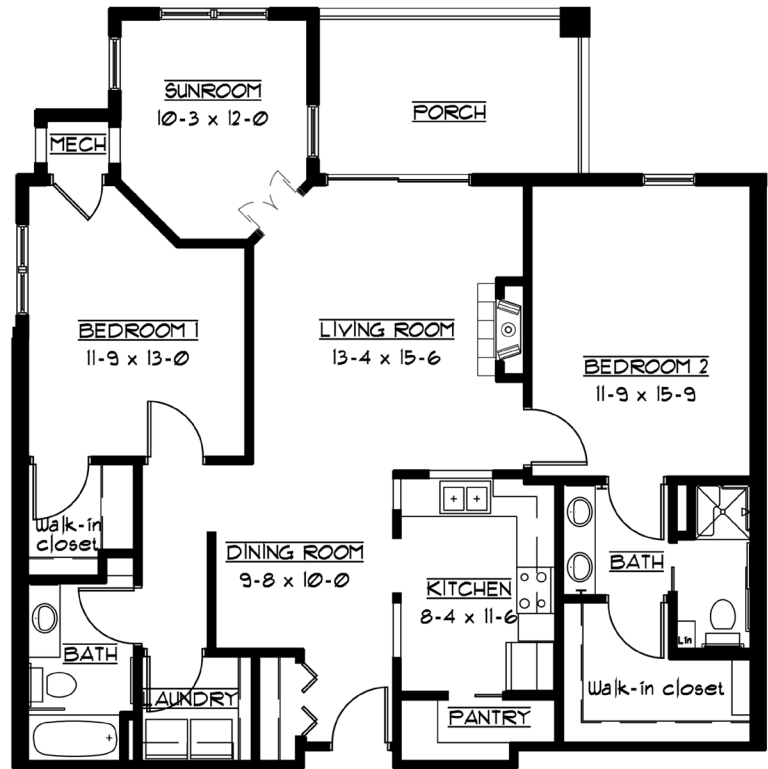

WESLEY

LEA HILL

Community · Choice · Continuing Care

Brownstone Apartments

Sample Floor Plans

LeaHill.WesleyChoice.org

Baker

Approx. 1,364 s.f.

Jefferson

Approx. 1,096 s.f.

WESLEY

LEA HILL

Community · Choice · Continuing Care

Brownstone Apartments

Sample Floor Plans, continued

LeaHill.WesleyChoice.org

Rainier

Approx. 1,461 s.f.

Adams

Approx. 1,495 s.f.