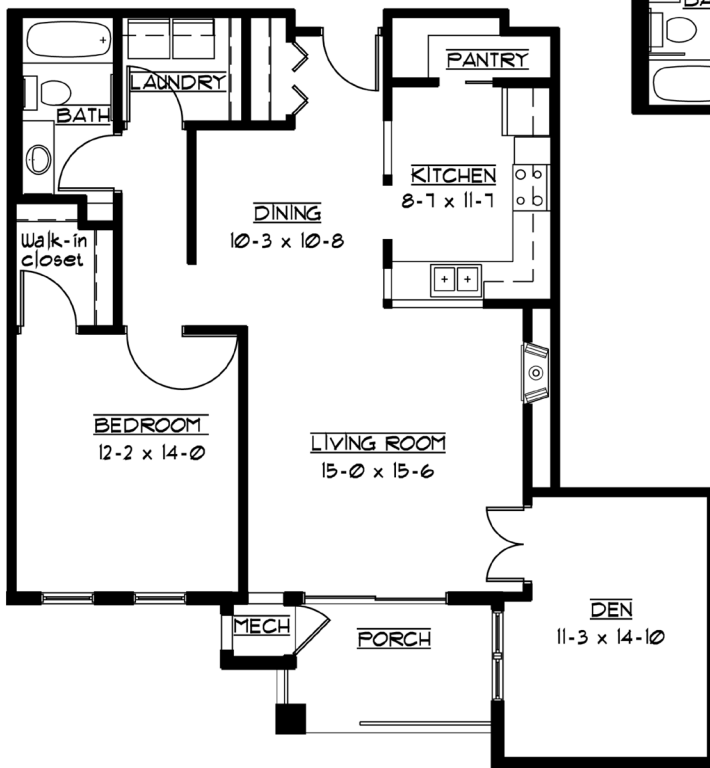

WESLEY

LEA HILL

Community · Choice · Continuing Care

Brownstone Apartments

Sample Floor Plans

LeaHill.WesleyChoice.org

Baker

Approx. 1,364 s.f.

Jefferson

Approx. 1,096 s.f.

WESLEY

LEA HILL

Community · Choice · Continuing Care

Brownstone Apartments

Sample Floor Plans, continued

LeaHill.WesleyChoice.org

Rainier

Approx. 1,461 s.f.

Adams

Approx. 1,495 s.f.