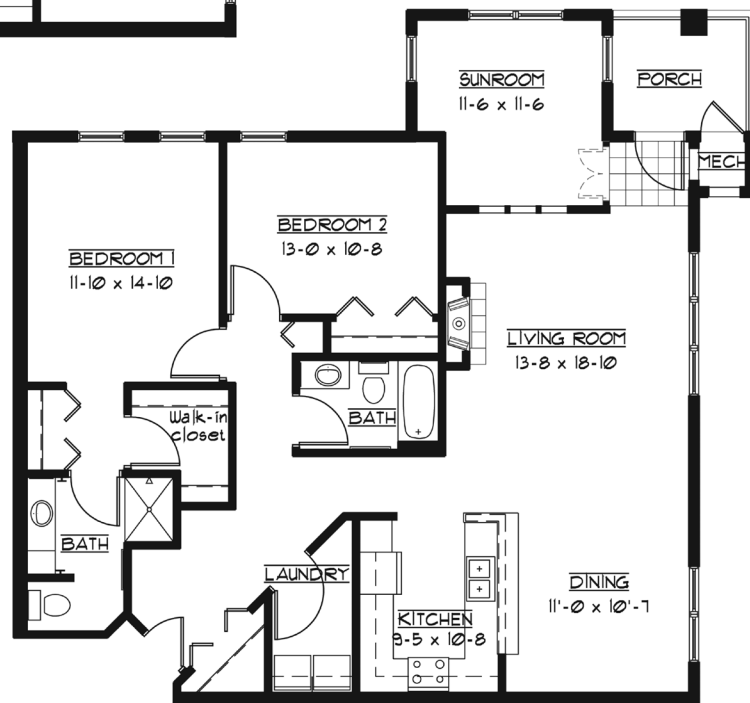

WESLEY

LEA HILL

Community · Choice · Continuing Care

Brownstone Apartments

Sample Floor Plans

LeaHill.WesleyChoice.org

Baker

Approx. 1,364 s.f.

Jefferson

Approx. 1,096 s.f.

WESLEY

LEA HILL

Community · Choice · Continuing Care

Brownstone Apartments

Sample Floor Plans, continued

LeaHill.WesleyChoice.org

Rainier

Approx. 1,461 s.f.

Adams

Approx. 1,495 s.f.