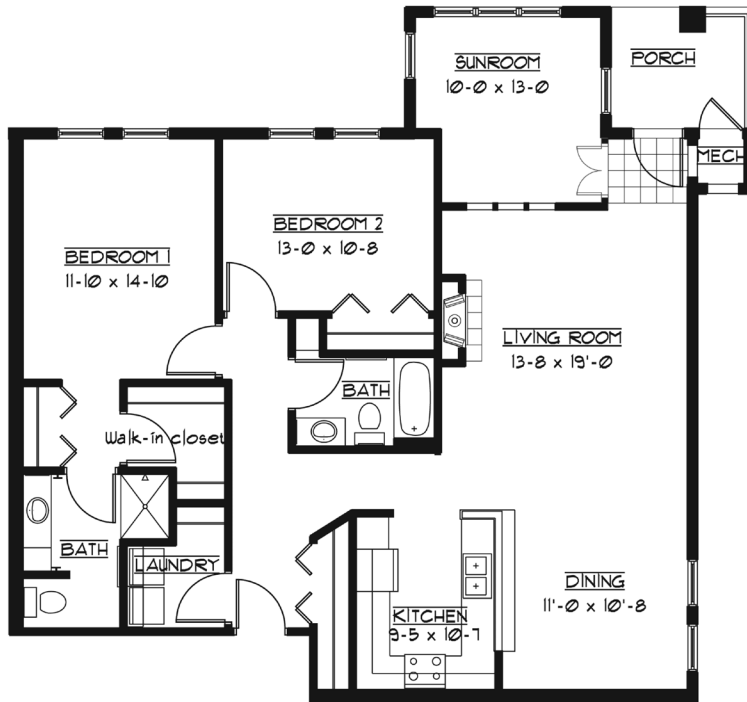

WESLEY

LEA HILL

Community · Choice · Continuing Care

Brownstone Apartments

Sample Floor Plans

LeaHill.WesleyChoice.org

Baker

Approx. 1,364 s.f.

Jefferson

Approx. 1,096 s.f.

WESLEY

LEA HILL

Community · Choice · Continuing Care

Brownstone Apartments

Sample Floor Plans, continued

LeaHill.WesleyChoice.org

Rainier

Approx. 1,461 s.f.

Adams

Approx. 1,495 s.f.