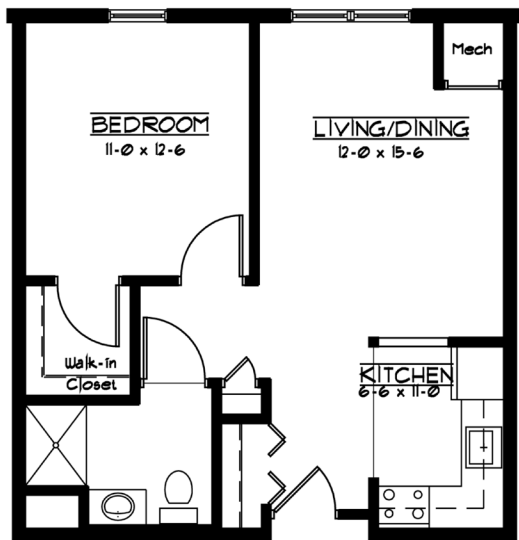

## The Commons

Sample Floor Plans

LeaHill.WesleyChoice.org

**Poplar**

Approx. 462 s.f.

**Alder**

Approx. 922 s.f.

**Cedar**

Approx. 610 s.f.

**Maple**

Approx. 633 s.f.

Actual measurements may vary. Wesley Lea Hill is a non-smoking community.