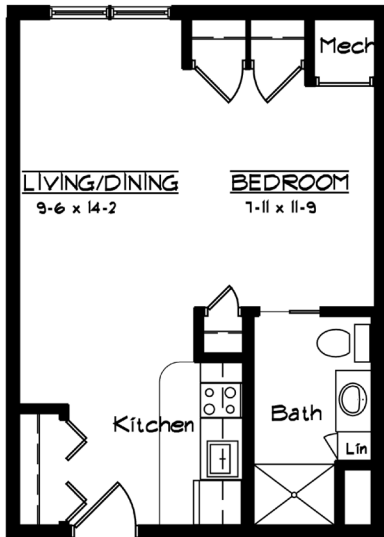

## The Commons

Sample Floor Plans

LeaHill.WesleyChoice.org

**Poplar**

Approx. 462 s.f.

**Alder**

Approx. 922 s.f.

**Cedar**

Approx. 610 s.f.

**Maple**

Approx. 633 s.f.

Actual measurements may vary. Wesley Lea Hill is a non-smoking community.