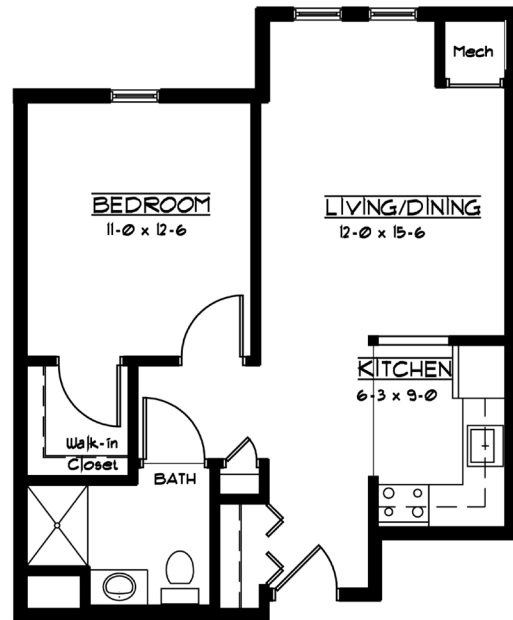

## The Commons

Sample Floor Plans

LeaHill.WesleyChoice.org

**Poplar**

Approx. 462 s.f.

**Alder**

Approx. 922 s.f.

**Cedar**

Approx. 610 s.f.

**Maple**

Approx. 633 s.f.

Actual measurements may vary. Wesley Lea Hill is a non-smoking community.