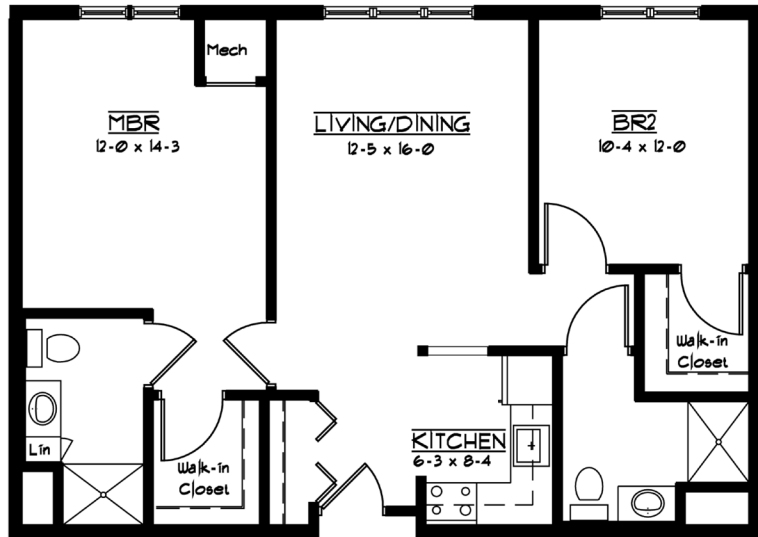

## The Commons

Sample Floor Plans

LeaHill.WesleyChoice.org

**Poplar**

Approx. 462 s.f.

**Alder**

Approx. 922 s.f.

**Cedar**

Approx. 610 s.f.

**Maple**

Approx. 633 s.f.

Actual measurements may vary. Wesley Lea Hill is a non-smoking community.