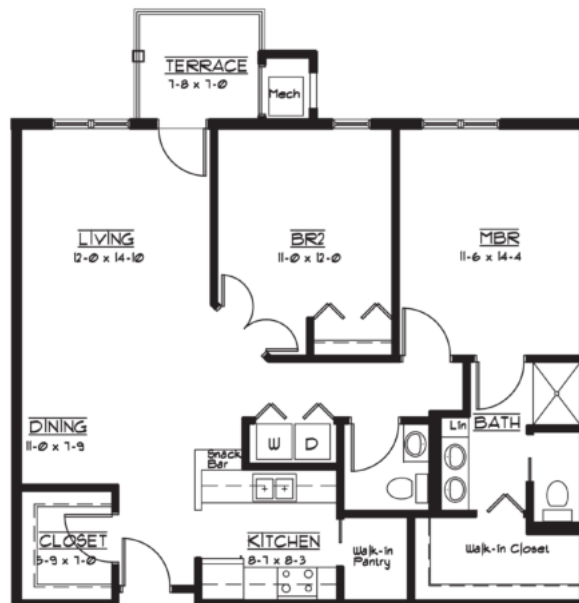

Eby Lodge Residential Apartments

Sample Floor Plans
LeaHill.WesleyChoice.org

LEA HILL

Community · Choice · Continuing Care

Auburndale

Two Bedroom
Approx. 1,116 s.f.

Meridian

One Bedroom
Approx. 776 s.f.

Benson

Two Bedroom
Approx. 1,116 s.f.

Eby Lodge Residential Apartments

Sample Floor Plans, continued
LeaHill.WesleyChoice.org

Maplewood
One Bedroom
Approx. 912 s.f.

Woodmont
Two Bedroom
Approx. 1,177 s.f.

Fairwood
Two Bedroom
Approx. 1,461 s.f.

Sumner

One Bedroom
Approx. 901 s.f.

Tahoma

Two Bedroom
Approx. 1,342 s.f.

Dumas

Two Bedroom
Approx. 1,569 s.f.

Eby Lodge Residential Apartments

Sample Floor Plans, continued
LeaHill.WesleyChoice.org

LEA HILL

Community · Choice · Continuing Care

Redondo

Two Bedroom
Approx. 1,363 s.f.

Dash Point

Two Bedroom
Approx. 1,826 s.f.

Grandview

Two Bedroom
Approx. 1,717 s.f.