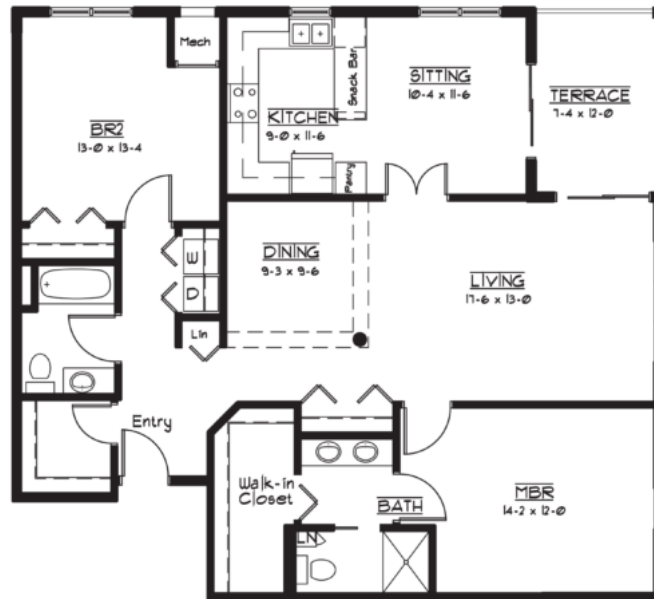

Eby Lodge Residential Apartments

Sample Floor Plans
LeaHill.WesleyChoice.org

LEA HILL

Community · Choice · Continuing Care

Auburndale

Two Bedroom
Approx. 1,116 s.f.

Meridian

One Bedroom
Approx. 776 s.f.

Benson

Two Bedroom
Approx. 1,116 s.f.

Eby Lodge Residential Apartments

Sample Floor Plans, continued
LeaHill.WesleyChoice.org

Maplewood
One Bedroom
Approx. 912 s.f.

Woodmont
Two Bedroom
Approx. 1,177 s.f.

Fairwood
Two Bedroom
Approx. 1,461 s.f.

Sumner

One Bedroom
Approx. 901 s.f.

Tahoma

Two Bedroom
Approx. 1,342 s.f.

Dumas

Two Bedroom
Approx. 1,569 s.f.

Eby Lodge Residential Apartments

Sample Floor Plans, continued
LeaHill.WesleyChoice.org

LEA HILL

Community · Choice · Continuing Care

Redondo

Two Bedroom
Approx. 1,363 s.f.

Dash Point

Two Bedroom
Approx. 1,826 s.f.

Grandview

Two Bedroom
Approx. 1,717 s.f.