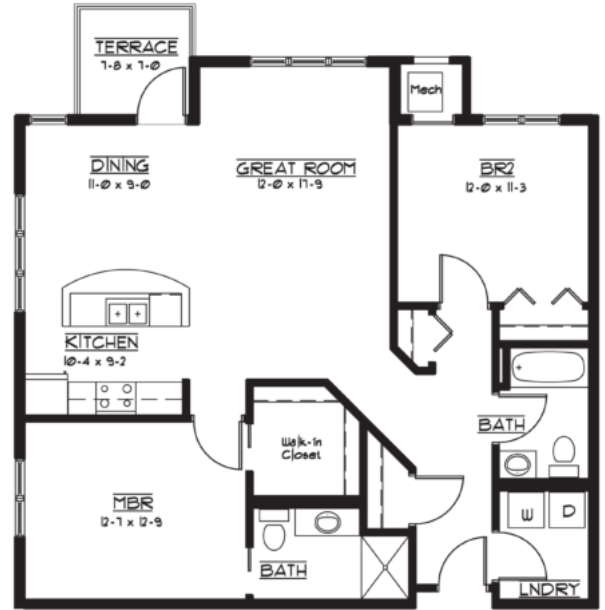

Eby Lodge Residential Apartments

Sample Floor Plans
LeaHill.WesleyChoice.org

LEA HILL

Community · Choice · Continuing Care

Auburndale

Two Bedroom
Approx. 1,116 s.f.

Meridian

One Bedroom
Approx. 776 s.f.

Benson

Two Bedroom
Approx. 1,116 s.f.

Eby Lodge Residential Apartments

Sample Floor Plans, continued
LeaHill.WesleyChoice.org

Maplewood
One Bedroom
Approx. 912 s.f.

Woodmont
Two Bedroom
Approx. 1,177 s.f.

Fairwood
Two Bedroom
Approx. 1,461 s.f.

Sumner

One Bedroom
Approx. 901 s.f.

Tahoma

Two Bedroom
Approx. 1,342 s.f.

Dumas

Two Bedroom
Approx. 1,569 s.f.

Eby Lodge Residential Apartments

Sample Floor Plans, continued
LeaHill.WesleyChoice.org

LEA HILL

Community · Choice · Continuing Care

Redondo

Two Bedroom
Approx. 1,363 s.f.

Dash Point

Two Bedroom
Approx. 1,826 s.f.

Grandview

Two Bedroom
Approx. 1,717 s.f.