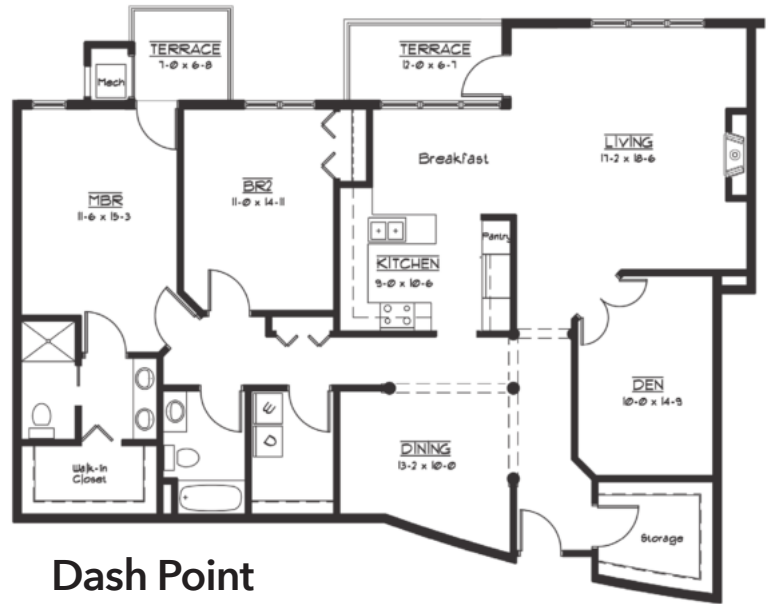

Eby Lodge Residential Apartments

Sample Floor Plans
LeaHill.WesleyChoice.org

LEA HILL

Community · Choice · Continuing Care

Auburndale

Two Bedroom
Approx. 1,116 s.f.

Meridian

One Bedroom
Approx. 776 s.f.

Benson

Two Bedroom
Approx. 1,116 s.f.

Eby Lodge Residential Apartments

Sample Floor Plans, continued
LeaHill.WesleyChoice.org

Maplewood
One Bedroom
Approx. 912 s.f.

Woodmont
Two Bedroom
Approx. 1,177 s.f.

Fairwood
Two Bedroom
Approx. 1,461 s.f.

Sumner

One Bedroom
Approx. 901 s.f.

Tahoma

Two Bedroom
Approx. 1,342 s.f.

Dumas

Two Bedroom
Approx. 1,569 s.f.

Eby Lodge Residential Apartments

Sample Floor Plans, continued
LeaHill.WesleyChoice.org

LEA HILL

Community · Choice · Continuing Care

Redondo

Two Bedroom
Approx. 1,363 s.f.

Dash Point

Two Bedroom
Approx. 1,826 s.f.

Grandview

Two Bedroom
Approx. 1,717 s.f.