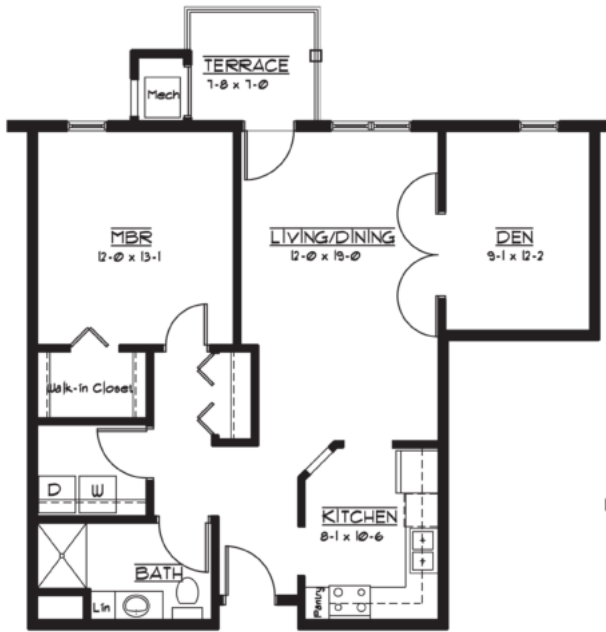

Eby Lodge Residential Apartments

Sample Floor Plans
LeaHill.WesleyChoice.org

LEA HILL

Community · Choice · Continuing Care

Auburndale

Two Bedroom
Approx. 1,116 s.f.

Meridian

One Bedroom
Approx. 776 s.f.

Benson

Two Bedroom
Approx. 1,116 s.f.

Eby Lodge Residential Apartments

Sample Floor Plans, continued
LeaHill.WesleyChoice.org

Maplewood
One Bedroom
Approx. 912 s.f.

Woodmont
Two Bedroom
Approx. 1,177 s.f.

Fairwood
Two Bedroom
Approx. 1,461 s.f.

Sumner

One Bedroom
Approx. 901 s.f.

Tahoma

Two Bedroom
Approx. 1,342 s.f.

Dumas

Two Bedroom
Approx. 1,569 s.f.

Eby Lodge Residential Apartments

Sample Floor Plans, continued
LeaHill.WesleyChoice.org

LEA HILL

Community · Choice · Continuing Care

Redondo

Two Bedroom
Approx. 1,363 s.f.

Dash Point

Two Bedroom
Approx. 1,826 s.f.

Grandview

Two Bedroom
Approx. 1,717 s.f.