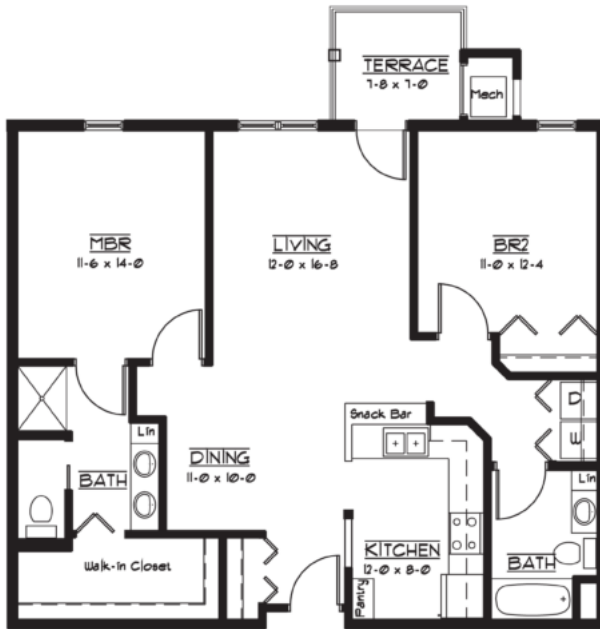

Eby Lodge Residential Apartments

Sample Floor Plans
LeaHill.WesleyChoice.org

LEA HILL

Community · Choice · Continuing Care

Auburndale

Two Bedroom
Approx. 1,116 s.f.

Meridian

One Bedroom
Approx. 776 s.f.

Benson

Two Bedroom
Approx. 1,116 s.f.

Eby Lodge Residential Apartments

Sample Floor Plans, continued
LeaHill.WesleyChoice.org

Maplewood
One Bedroom
Approx. 912 s.f.

Woodmont
Two Bedroom
Approx. 1,177 s.f.

Fairwood
Two Bedroom
Approx. 1,461 s.f.

Sumner

One Bedroom
Approx. 901 s.f.

Tahoma

Two Bedroom
Approx. 1,342 s.f.

Dumas

Two Bedroom
Approx. 1,569 s.f.

Eby Lodge Residential Apartments

Sample Floor Plans, continued
LeaHill.WesleyChoice.org

LEA HILL

Community · Choice · Continuing Care

Redondo

Two Bedroom
Approx. 1,363 s.f.

Dash Point

Two Bedroom
Approx. 1,826 s.f.

Grandview

Two Bedroom
Approx. 1,717 s.f.