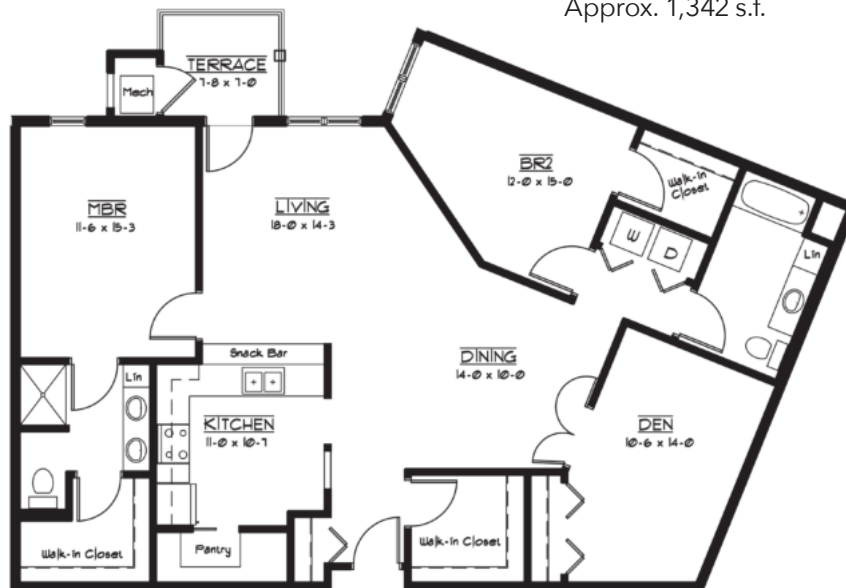

Eby Lodge Residential Apartments

Sample Floor Plans
LeaHill.WesleyChoice.org

LEA HILL

Community · Choice · Continuing Care

Auburndale

Two Bedroom
Approx. 1,116 s.f.

Meridian

One Bedroom
Approx. 776 s.f.

Benson

Two Bedroom
Approx. 1,116 s.f.

Eby Lodge Residential Apartments

Sample Floor Plans, continued
LeaHill.WesleyChoice.org

Maplewood
One Bedroom
Approx. 912 s.f.

Woodmont
Two Bedroom
Approx. 1,177 s.f.

Fairwood
Two Bedroom
Approx. 1,461 s.f.

Sumner

One Bedroom
Approx. 901 s.f.

Tahoma

Two Bedroom
Approx. 1,342 s.f.

Dumas

Two Bedroom
Approx. 1,569 s.f.

Eby Lodge Residential Apartments

Sample Floor Plans, continued
LeaHill.WesleyChoice.org

LEA HILL

Community · Choice · Continuing Care

Redondo

Two Bedroom
Approx. 1,363 s.f.

Dash Point

Two Bedroom
Approx. 1,826 s.f.

Grandview

Two Bedroom
Approx. 1,717 s.f.