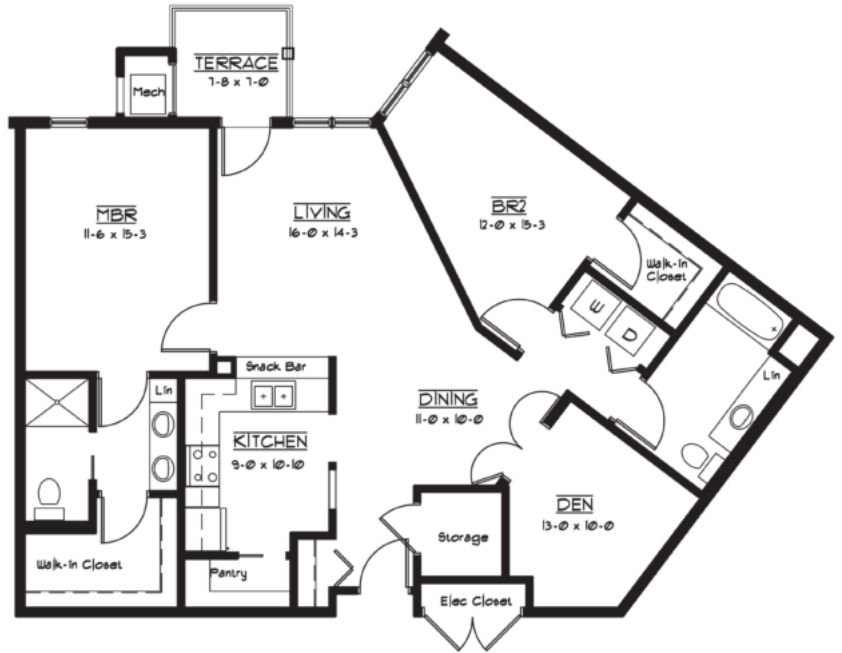

Eby Lodge Residential Apartments

Sample Floor Plans
LeaHill.WesleyChoice.org

LEA HILL

Community · Choice · Continuing Care

Auburndale

Two Bedroom
Approx. 1,116 s.f.

Meridian

One Bedroom
Approx. 776 s.f.

Benson

Two Bedroom
Approx. 1,116 s.f.

Eby Lodge Residential Apartments

Sample Floor Plans, continued
LeaHill.WesleyChoice.org

Maplewood
One Bedroom
Approx. 912 s.f.

Woodmont
Two Bedroom
Approx. 1,177 s.f.

Fairwood
Two Bedroom
Approx. 1,461 s.f.

Sumner

One Bedroom
Approx. 901 s.f.

Tahoma

Two Bedroom
Approx. 1,342 s.f.

Dumas

Two Bedroom
Approx. 1,569 s.f.

Eby Lodge Residential Apartments

Sample Floor Plans, continued
LeaHill.WesleyChoice.org

LEA HILL

Community · Choice · Continuing Care

Redondo

Two Bedroom
Approx. 1,363 s.f.

Dash Point

Two Bedroom
Approx. 1,826 s.f.

Grandview

Two Bedroom
Approx. 1,717 s.f.