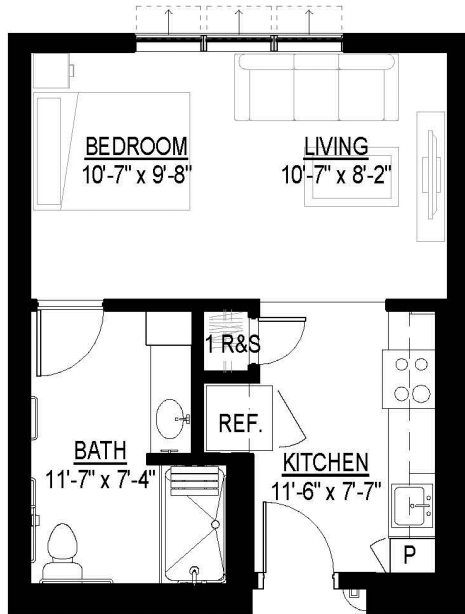

The Commons and The Arbor

Sample Floor Plans

Tehaleh.WesleyChoice.org

at **TEHALEH**

Community · Choice · Continuing Care

Alder 
Studio
Approx. 408 s.f.

Maple
One Bedroom
Approx. 525 s.f.

The Commons and The Arbor

Sample Floor Plans

Tehaleh.WesleyChoice.org

WESLEY

at **TEHALEH**

Community · Choice · Continuing Care

Dogwood

One Bedroom
Approx. 588 s.f.

Madrone

Two Bedroom
Approx. 855 s.f.

Limited mobility plans available.

Additional floor plans are available upon request.

Measurements are approximate and based on BOMA standards. Due to the nature of new construction, floor plans are subject to change. Wesley at Tehaleh is a non-smoking community.