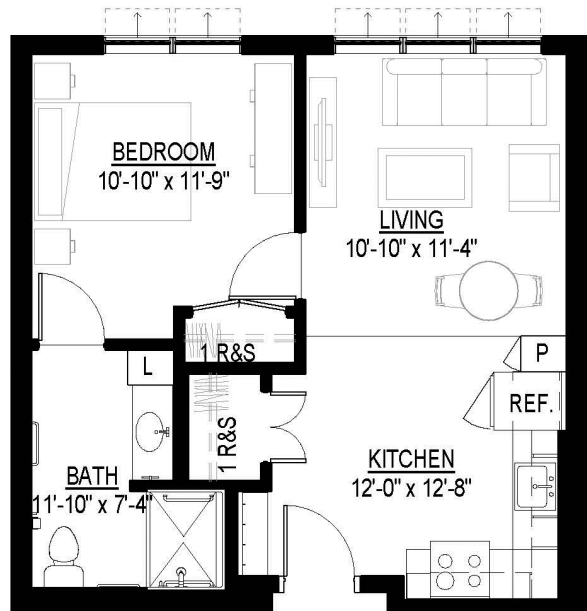

The Commons and The Arbor

Sample Floor Plans

Tehaleh.WesleyChoice.org

at **TEHALEH**

Community · Choice · Continuing Care

Alder 
Studio
Approx. 408 s.f.

Maple
One Bedroom
Approx. 525 s.f.

The Commons and The Arbor

Sample Floor Plans

Tehaleh.WesleyChoice.org

WESLEY

at **TEHALEH**

Community · Choice · Continuing Care

Dogwood

One Bedroom
Approx. 588 s.f.

Madrone

Two Bedroom
Approx. 855 s.f.

Limited mobility plans available.

Additional floor plans are available upon request.

Measurements are approximate and based on BOMA standards. Due to the nature of new construction, floor plans are subject to change. Wesley at Tehaleh is a non-smoking community.