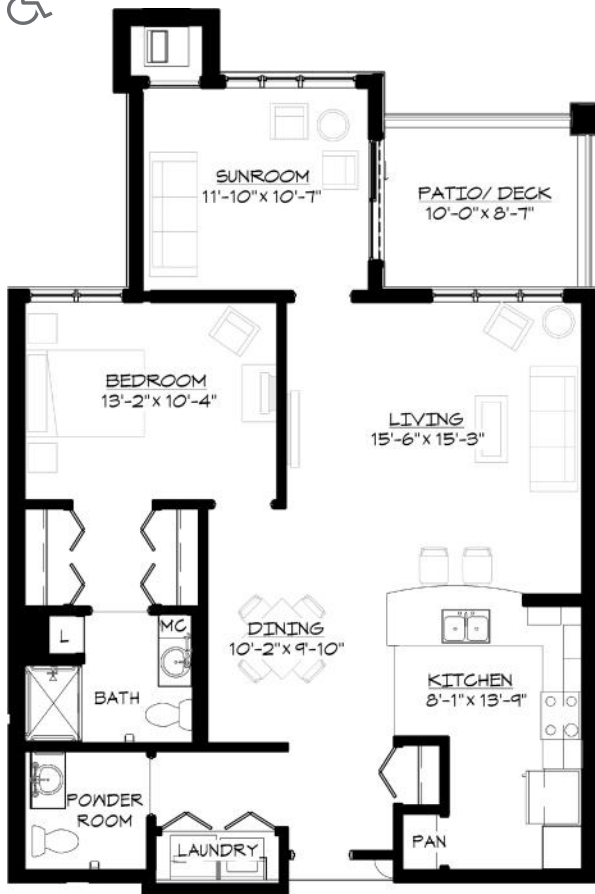

WESLEY

BRADLEY PARK

Community · Choice · Continuing Care

Brownstone Apartments

Sample Floor Plans

BradleyPark.WesleyChoice.org

Whidbey

Two Bedroom Plus Sunroom
Approx. 1,440 s.f.

Vashon

One Bedroom Plus Sunroom
Approx. 1,075 s.f.

WESLEY

BRADLEY PARK

Community · Choice · Continuing Care

Brownstone Apartments

Sample Floor Plans, continued

BradleyPark.WesleyChoice.org

Bainbridge

Two Bedroom
Plus Sunroom
Approx. 1,815 s.f.

Limited mobility plans available.

Additional floor plans are available upon request.

Measurements are approximate and based on BOMA standards.

Due to the nature of new construction, floor plans are subject to change.