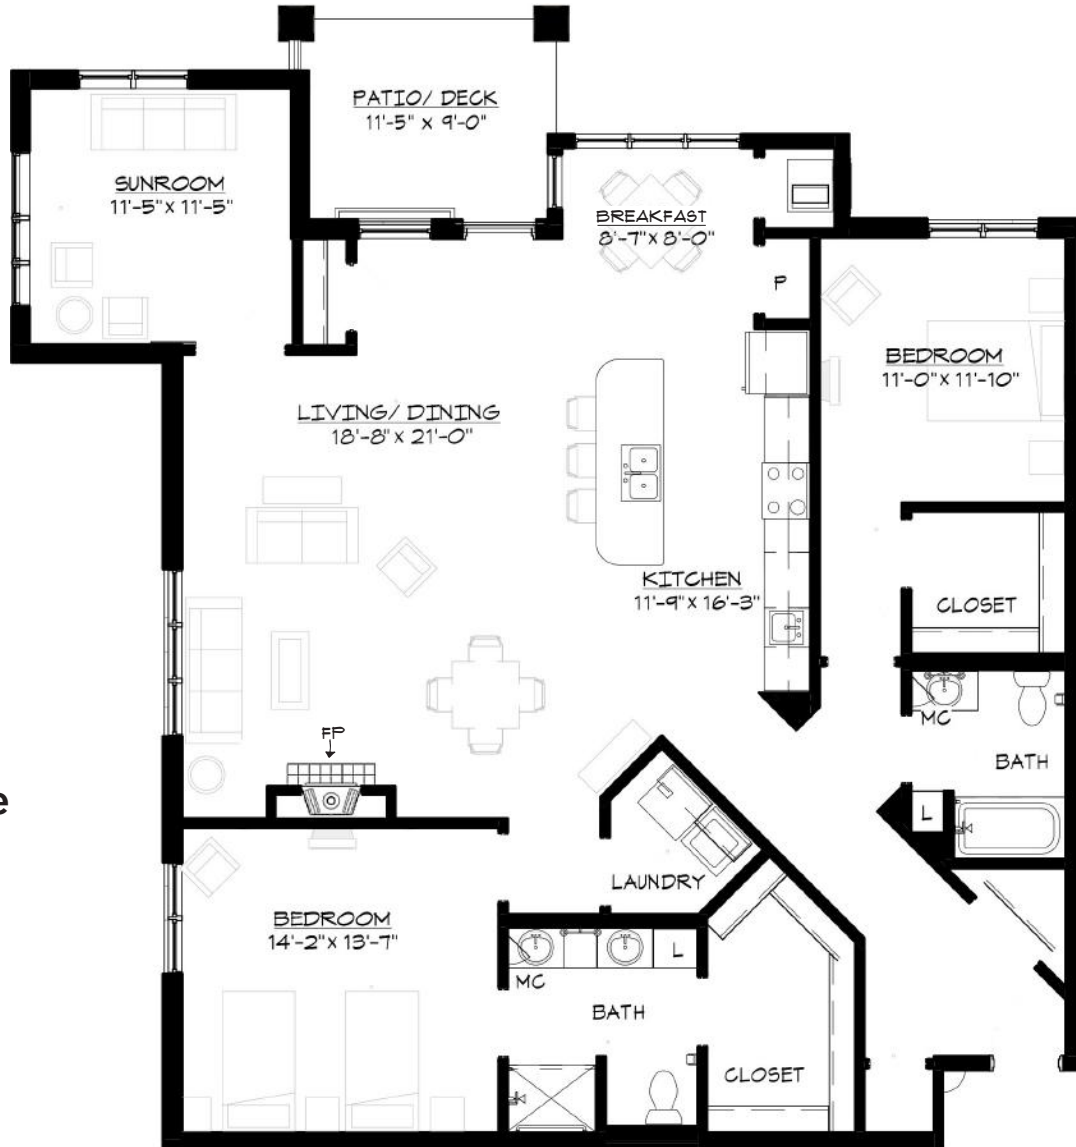

WESLEY

BRADLEY PARK

Community · Choice · Continuing Care

Brownstone Apartments

Sample Floor Plans

BradleyPark.WesleyChoice.org

Whidbey

Two Bedroom Plus Sunroom
Approx. 1,440 s.f.

Vashon

One Bedroom Plus Sunroom
Approx. 1,075 s.f.

WESLEY

BRADLEY PARK

Community · Choice · Continuing Care

Brownstone Apartments

Sample Floor Plans, continued

BradleyPark.WesleyChoice.org

Bainbridge

Two Bedroom
Plus Sunroom
Approx. 1,815 s.f.

Limited mobility plans available.

Additional floor plans are available upon request.

Measurements are approximate and based on BOMA standards.

Due to the nature of new construction, floor plans are subject to change.