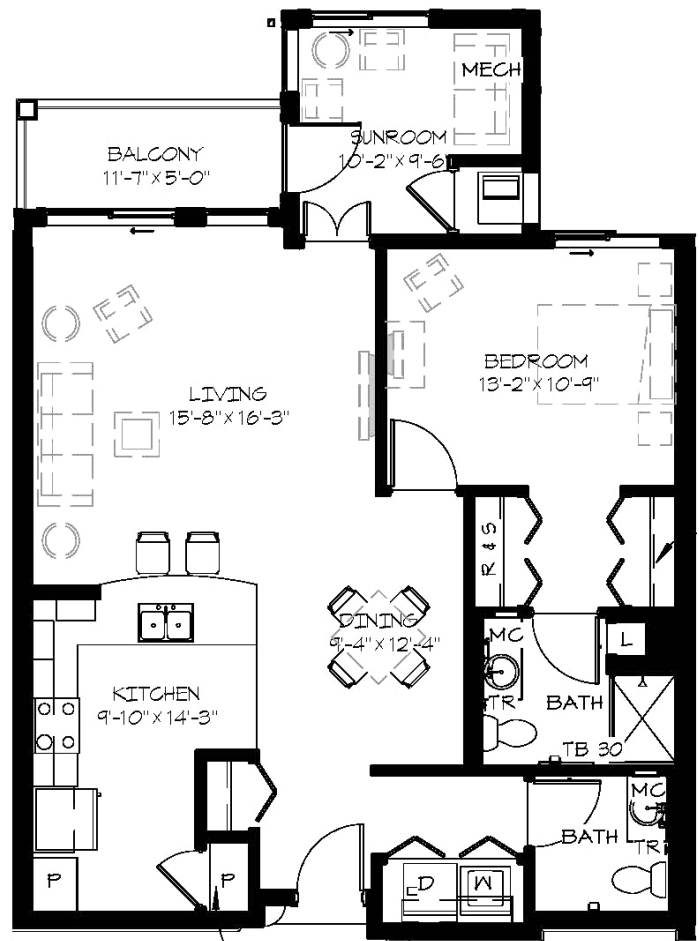

Brownstone Apartments

Sample Floor Plans

DesMoines.WesleyChoice.org

WESLEY

DES MOINES

Community · Choice · Continuing Care

Vashon
One Bedroom
Approx. 990 s.f.

Alki
One Bedroom Plus Sunroom
Approx. 1,050 s.f.

WESLEY

DES MOINES

Community · Choice · Continuing Care

Brownstone Apartments

Sample Floor Plans, continued
DesMoines.WesleyChoice.org

Tillicum

Two Bedroom Plus Sunroom
Approx. 1,465 s.f.

Chinook

Two Bedroom
Approx. 1,160 s.f.

Limited mobility plan available. Additional floor plans available. Measurements are approximate and based on BOMA standards. Due to the nature of new construction, this information is subject to change. Wesley Des Moines is a non-smoking community.