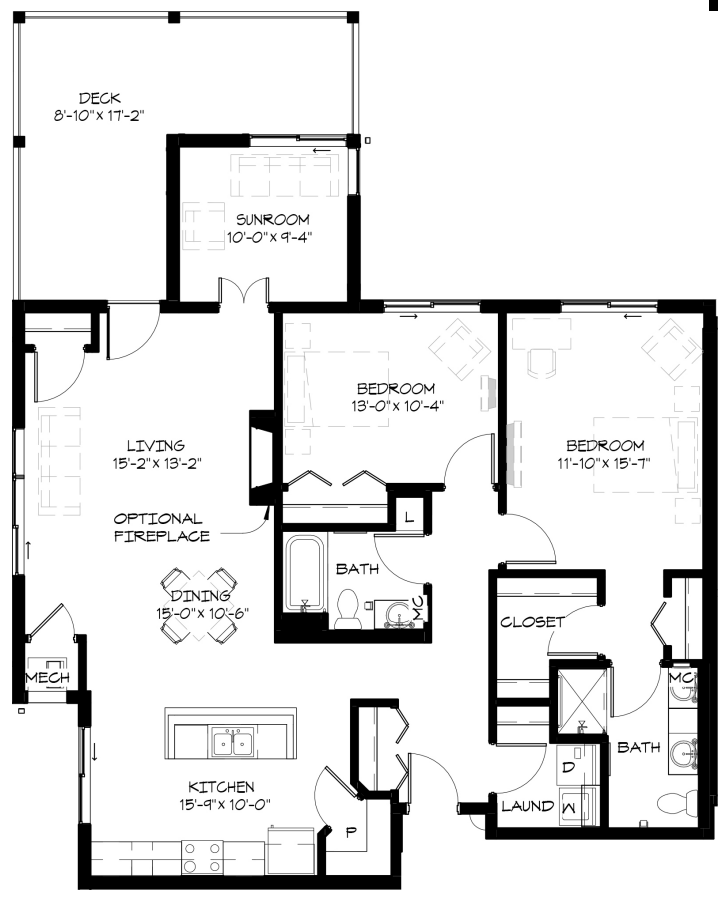

Brownstone Apartments

Sample Floor Plans

DesMoines.WesleyChoice.org

WESLEY

DES MOINES

Community · Choice · Continuing Care

Vashon
One Bedroom
Approx. 990 s.f.

Alki
One Bedroom Plus Sunroom
Approx. 1,050 s.f.

WESLEY

DES MOINES

Community · Choice · Continuing Care

Brownstone Apartments

Sample Floor Plans, continued
DesMoines.WesleyChoice.org

Tillicum

Two Bedroom Plus Sunroom
Approx. 1,465 s.f.

Chinook

Two Bedroom
Approx. 1,160 s.f.

Limited mobility plan available. Additional floor plans available. Measurements are approximate and based on BOMA standards. Due to the nature of new construction, this information is subject to change. Wesley Des Moines is a non-smoking community.