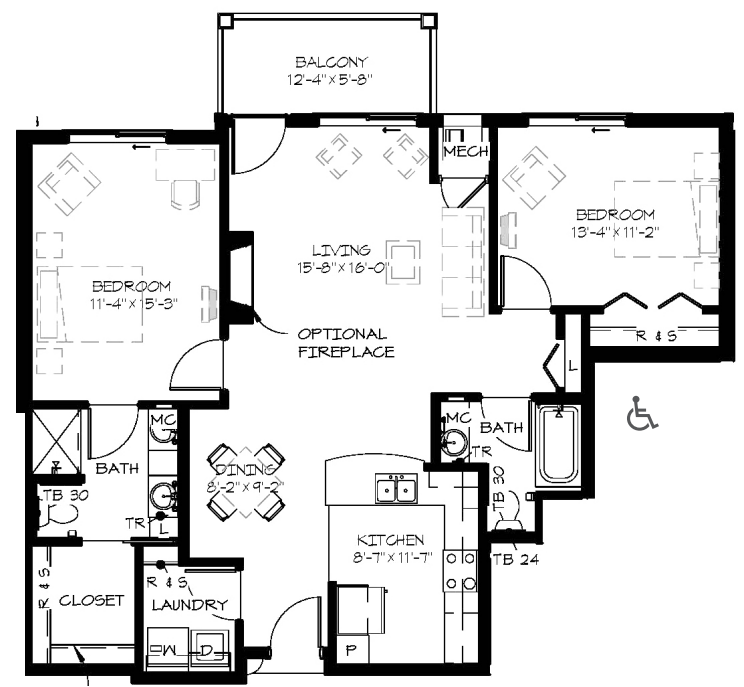

Brownstone Apartments

Sample Floor Plans

DesMoines.WesleyChoice.org

WESLEY

DES MOINES

Community · Choice · Continuing Care

Vashon
One Bedroom
Approx. 990 s.f.

Alki
One Bedroom Plus Sunroom
Approx. 1,050 s.f.

WESLEY

DES MOINES

Community · Choice · Continuing Care

Brownstone Apartments

Sample Floor Plans, continued
DesMoines.WesleyChoice.org

Tillicum

Two Bedroom Plus Sunroom
Approx. 1,465 s.f.

Chinook

Two Bedroom
Approx. 1,160 s.f.

Limited mobility plan available. Additional floor plans available. Measurements are approximate and based on BOMA standards. Due to the nature of new construction, this information is subject to change. Wesley Des Moines is a non-smoking community.