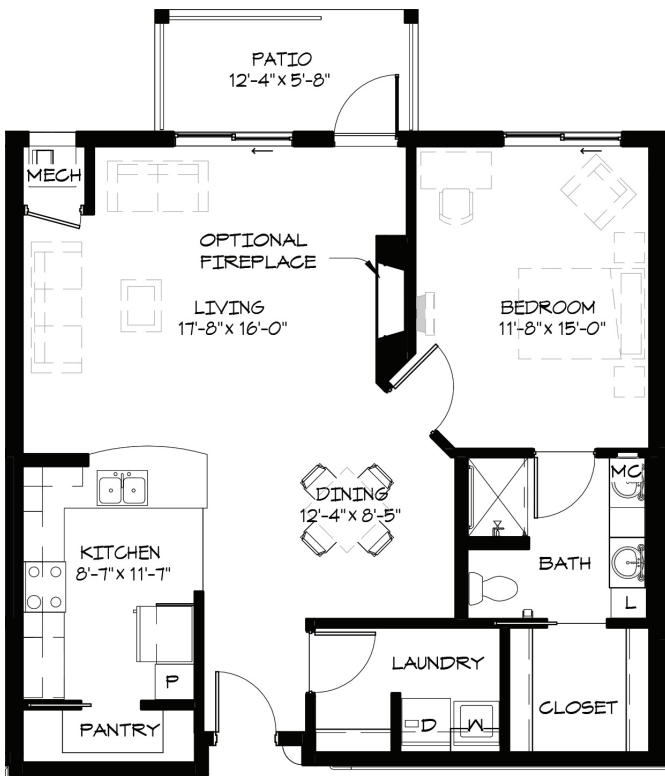

Brownstone Apartments

Sample Floor Plans

DesMoines.WesleyChoice.org

WESLEY

DES MOINES

Community · Choice · Continuing Care

Vashon
One Bedroom
Approx. 990 s.f.

Alki
One Bedroom Plus Sunroom
Approx. 1,050 s.f.

WESLEY

DES MOINES

Community · Choice · Continuing Care

Brownstone Apartments

Sample Floor Plans, continued
DesMoines.WesleyChoice.org

Tillicum

Two Bedroom Plus Sunroom
Approx. 1,465 s.f.

Chinook

Two Bedroom
Approx. 1,160 s.f.

Limited mobility plan available. Additional floor plans available. Measurements are approximate and based on BOMA standards. Due to the nature of new construction, this information is subject to change. Wesley Des Moines is a non-smoking community.