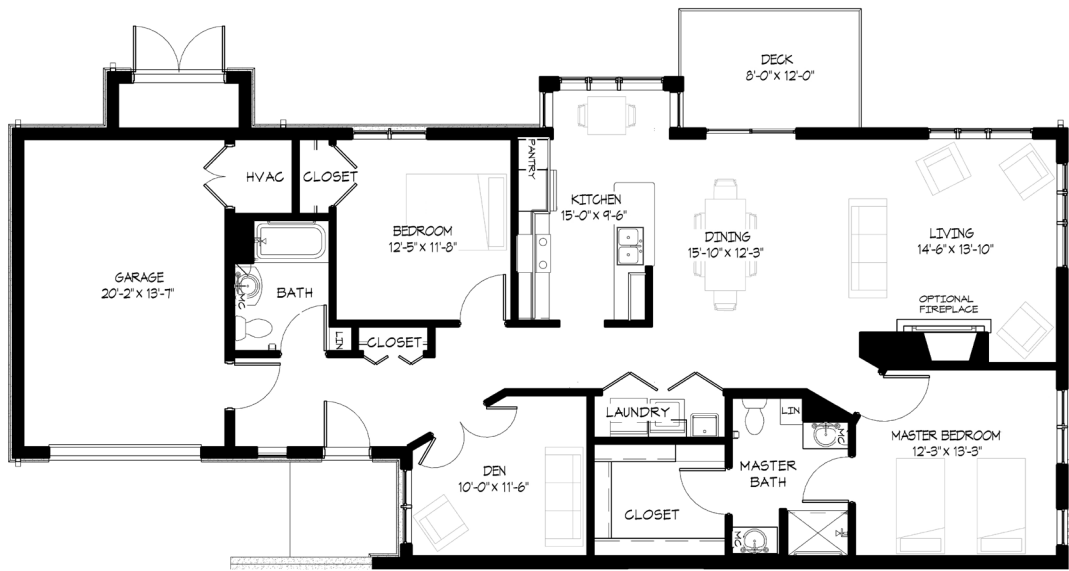

# New Cottages

Sample Floor Plans  
DesMoines.WesleyChoice.org

**Elwha**  
Two Bedroom  
Approx. 1,300 s.f.

**Nisqually**  
Two Bedroom  
Approx. 1,370 s.f.

## New Cottages

Sample Floor Plans, continued  
DesMoines.WesleyChoice.org

**Quinault**  
Two Bedroom  
Plus Den  
Approx. 1,490 s.f.

**Nooksack**  
Two Bedroom Plus Den  
Approx. 1,620 s.f.

Limited mobility plan available. Additional floor plans available.  
Measurements are approximate and based on BOMA standards.  
Due to the nature of new construction, this information is subject to change.  
Wesley Des Moines is a non-smoking community.