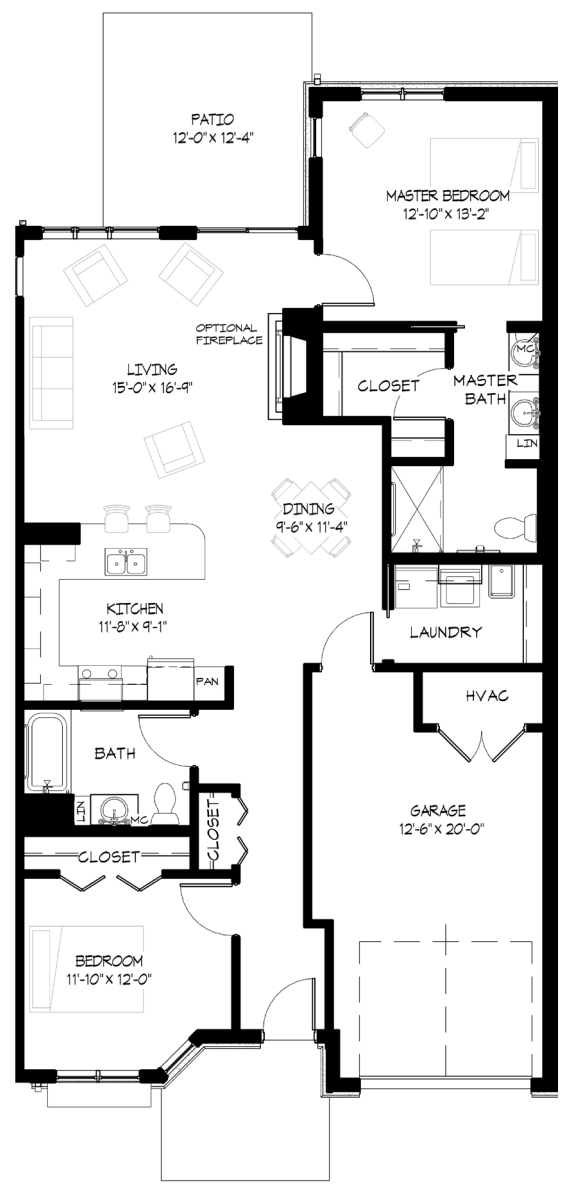

# WESLEY

# New Cottages

Sample Floor Plans  
DesMoines.WesleyChoice.org

**Elwha**  
Two Bedroom  
Approx. 1,300 s.f.

**Nisqually**  
Two Bedroom  
Approx. 1,370 s.f.

## New Cottages

Sample Floor Plans, continued  
DesMoines.WesleyChoice.org

**Quinault**  
Two Bedroom  
Plus Den  
Approx. 1,490 s.f.

**Nooksack**  
Two Bedroom Plus Den  
Approx. 1,620 s.f.

Limited mobility plan available. Additional floor plans available.  
Measurements are approximate and based on BOMA standards.  
Due to the nature of new construction, this information is subject to change.  
Wesley Des Moines is a non-smoking community.